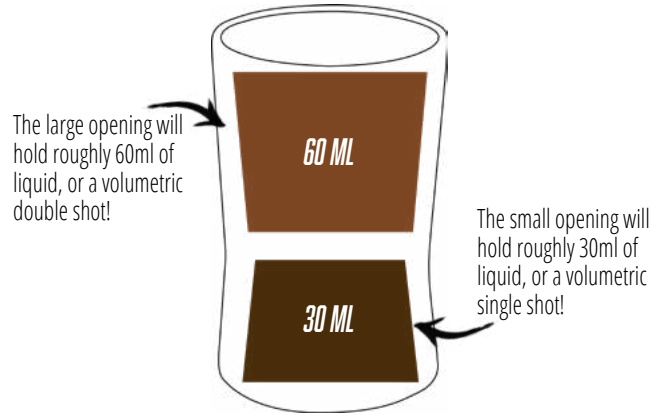

WEIGH CUP

Quick Start
Guide

PRODUCT SPECS

- **Max Capacity:** 500g
- **Units:** g / oz / ml
- **Dimensions:** 80 x 81 x 90mm
- **Division:** 0.05g/0.1g
- **Display:** Digital LED
- **Battery:** Lithium Rechargeable
- **Cup Material:** Stainless Steel

USING YOUR WEIGH CUP

Display Area

(Controlled by Options Control button **U/T** when power switch is ON)

- Press and hold **U/T** to turn display ON/OFF
- Double-tap **U/T** to turn ON/OFF buzzer
- When display shows '0.00' click **U/T** to change units
- When display shows any weight, click **U/T** to tare/zero
- Display will auto-off after default 120 seconds
- Change auto-off at startup when display reads '8.8.8.8'

The large opening will hold roughly 60ml of liquid, or a volumetric double shot!

The small opening will hold roughly 30ml of liquid, or a volumetric single shot!

CONTACT FLAIR'S CUSTOMER SERVICE

For Troubleshooting: <https://flairespresso.com/contact/>