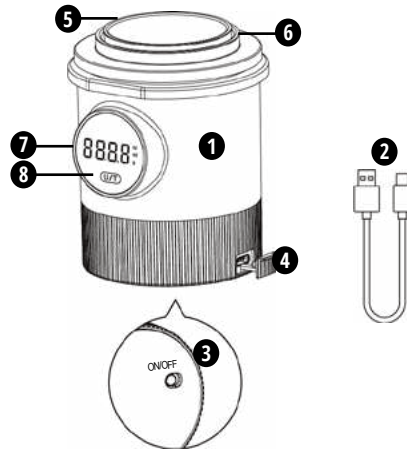

WEIGH CUP

Quick Start
Guide

PRODUCT SPECS

- **Max Capacity:** 500g
- **Units:** g / oz / ml
- **Dimensions:** 80 x 81 x 90mm
- **Division:** 0.05g/0.1g
- **Display:** Digital LED
- **Battery:** Lithium Rechargeable
- **Cup Material:** Stainless Steel

VIDEO TUTORIALS

WHAT'S INCLUDED & COMPONENTS

- 1 Weigh Cup Body
- 2 Type-C USB Cable for Charging
- 3 On/Off Power Switch
- 4 Type-C Charging Port
- 5 Ceramic Dosing Cup
- 6 Removable Stainless Steel Cup
- 7 Scale Display with Units
- 8 Options Control Button
- 9 Weigh Cup Manual (not pictured)

USING YOUR WEIGH CUP

Display Area

(Controlled by Options Control button **U/T** when power switch is ON)

- Press and hold **U/T** to turn display ON/OFF
- Double-tap **U/T** to turn ON/OFF buzzer
- When display shows '0.00' click **U/T** to change units
- When display shows any weight, click **U/T** to tare/zero
- Display will auto-off after default 120 seconds
- Change auto-off at startup when display reads '8.8.8.8'

The large opening will hold roughly 60ml of liquid, or a volumetric double shot!

The small opening will hold roughly 30ml of liquid, or a volumetric single shot!

CONTACT FLAIR'S CUSTOMER SERVICE

For Troubleshooting: <https://flairespresso.com/contact/>