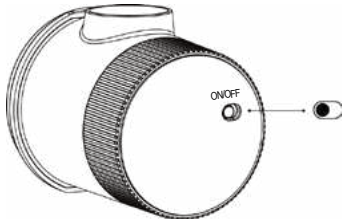

WEIGH CUP

Quick Start
Guide

PRODUCT SPECS

- **Max Capacity:** 500g
- **Units:** g / oz / ml
- **Dimensions:** 80 x 81 x 90mm
- **Division:** 0.05g/0.1g
- **Display:** Digital LED
- **Battery:** Lithium Rechargeable
- **Cup Material:** Stainless Steel

USING YOUR WEIGH CUP

Display Area

(Controlled by Options Control button **U/T** when power switch is ON)

- Press and hold **U/T** to turn display ON/OFF
- Double-tap **U/T** to turn ON/OFF buzzer
- When display shows '0.00' click **U/T** to change units
- When display shows any weight, click **U/T** to tare/zero
- Display will auto-off after default 120 seconds
- Change auto-off at startup when display reads '8.8.8.8'

The large opening will hold roughly 60ml of liquid, or a volumetric double shot!

The small opening will hold roughly 30ml of liquid, or a volumetric single shot!

CONTACT FLAIR'S CUSTOMER SERVICE

For Troubleshooting: <https://flairespresso.com/contact/>